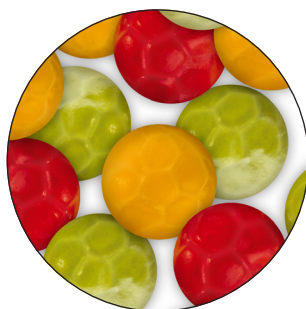

JELLY GUM

STANDARD SHAPES

Lemon

Orange

Strawberry

Pineapple

Available in a 10 g, 15 g or 50 g bag

Premium jelly bears

Star

Mobile

Car

Car selection

House

Thumbs-up sign

Heart
(only in red)

Bicycle