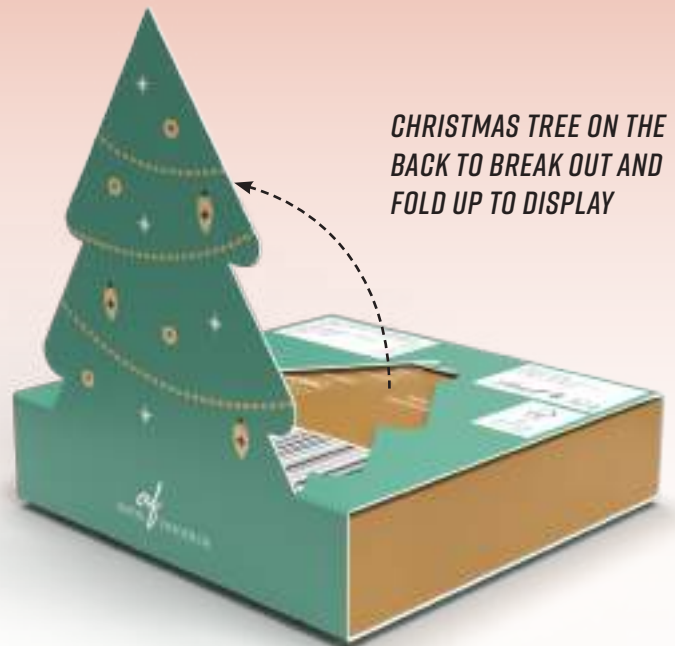

LINDT PRESENT CHRISTMAS CHRISTMAS TREE

CONTENT

ALSO WITH
FURTHER FILLINGS
EASTER P. 162
ALL-YEAR P. 116

SLIPCASE ALSO
AVAILABLE WITHOUT
A X-MAS TREE

FSC®
FORESTS FOR ALL FOREVER

Lindt

Print	4-c Euroscale
Order quantity	Starting at 180 pieces
Content	Lindt small delicacies with 7 LINDOR Mini balls, colourful mixture and a Santa Claus, 42 g Seasonal article – while stocks last!
Shelf life	Until at least 31.01.2025
Format	100 x 100 x 25 mm Request the dimensions of the advertising space as an imposition layout
Material	Praline box with plastic deep-drawn component; white promotional slipcase made of FSC-certified cardboard, climate neutral
Delivery packing	Product box containing 90 pieces, 4 product boxes per shipping box
Delivery time	Generally 10-20 working days after approval for printing. Please also refer to the "Information" section in the catalogue or go to go.pfile.de/agb-en

FUNCTION

CHRISTMAS TREE ON THE
BACK TO BREAK OUT AND
FOLD UP TO DISPLAY

INDIVIDUAL MOTIFS TO BREAK
OUT AND DISPLAY POSSIBLE
ON REQUEST

SLIPCASE ALSO
AVAILABLE WITHOUT
A SANTA HAT

CONTENT

FORESTS
FOR ALL
FOREVER

Lindt

Print	4-c Euroscale
Order quantity	Starting at 180 pieces
Content	Lindt small delicacies with 7 LINDOR Mini balls, colourful mixture and a Santa Claus, 42 g Seasonal article – while stocks last!
Shelf life	Until at least 31.01.2025
Format	100 x 100 x 25 mm Request the dimensions of the advertising space as an imposition layout
Material	Praline box with plastic deep-drawn component; white promotional slipcase made of FSC-certified cardboard climate neutral
Delivery packing	Product box containing 90 pieces, 4 product boxes per shipping box
Delivery time	Generally 10-20 working days after approval for printing. Please also refer to the "Information" section in the catalogue or go to go.pfile.de/agb-en