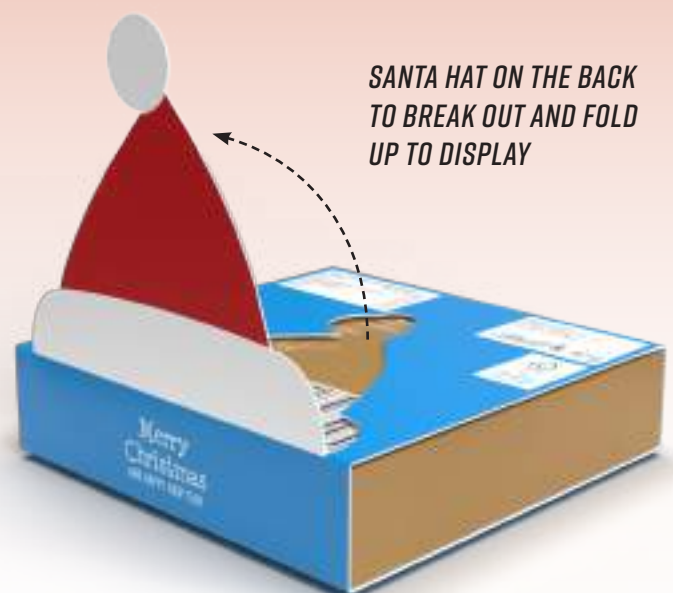

FUNCTION

INDIVIDUAL MOTIFS TO BREAK
OUT AND DISPLAY POSSIBLE
ON REQUEST